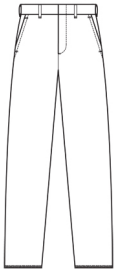

Product Information:

- 100% Polyester
- 10.5 oz. wt.
- Machine washable
- Double hook and eye, brass zipper
- Two front and back pockets
- Machine washable, talls available
- Sizes: 28 – 54

Front