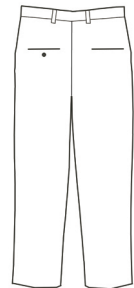

Men's Security Flat Front Pant Style 2595

Product Information:

- 100% Polyester
- 10.5 oz. wt.
- Machine washable
- Double hook and eye, brass zipper
- Two front and back pockets
- Machine washable, talls available
- Sizes: 28 – 54

Product Measurements

Sizes	28	30	32	34	36	38	40	42	44	46	48	50	52	54
Waist	28	30	32	34	36	38	40	42	44	46	48	50	52	54
Inseam	35 ^{1/2}	35 ^{1/2}	35 ^{1/2}	35 ^{1/2}	35 ^{1/2}	35 ^{1/2}	35 ^{1/2}	35 ^{1/2}	38 ^{1/2}	38 ^{1/2}	38 ^{1/2}	38 ^{1/2}	38 ^{1/2}	38 ^{1/2}

Colors:

010
Black

017
Dark Navy

056
Heather
Grey

POLYESTER FLAT FRONT PANTS

Ladies Security Flat Front Pants | Style #8591

Product Description:

- » 100% Polyester; 6.2 oz.yd².
- » Rubberized waistband holds shirt in place
- » Double hook/eye closure and brass zipper
- » Two front and back pockets
- » Wide belt loops for security belt
- » Tall sizes available
- » Laundry friendly
- » Women's size: 0-28W

Sizes		18W	20W	22W	24W	26W	28W
Waist		41	43	45	47	49	51
Inseam	Regular	Can be hemmed prior to shipping: 27" - 34".					
	Long	Order unhemmed regular (35") or unhemmed long (37")					

Colors:

007
Navy

017
Dark Navy